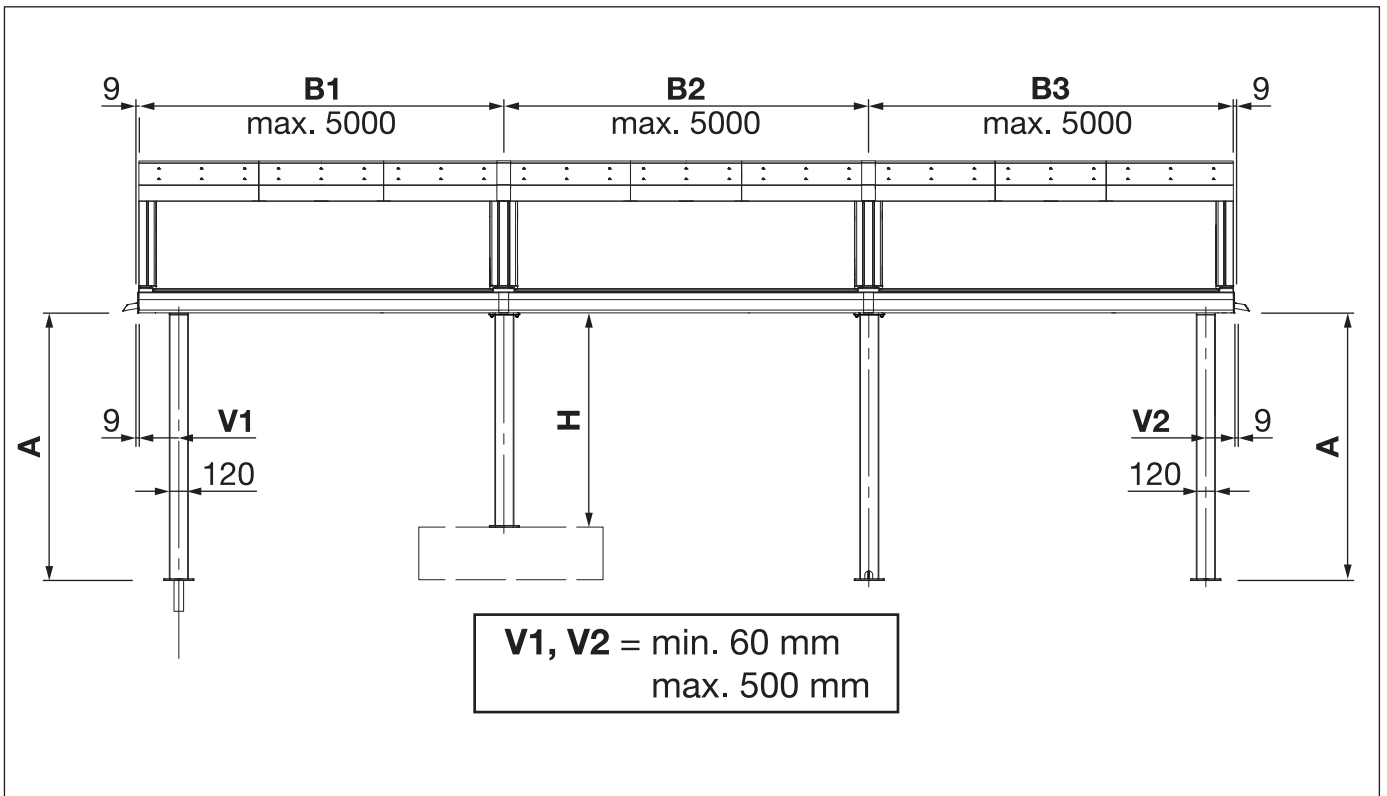

RIVERA P5000

Folding awning

Side position

With 1 module

RIVERA P5000

Folding awning

Version with max. 10 modules

Wall installation