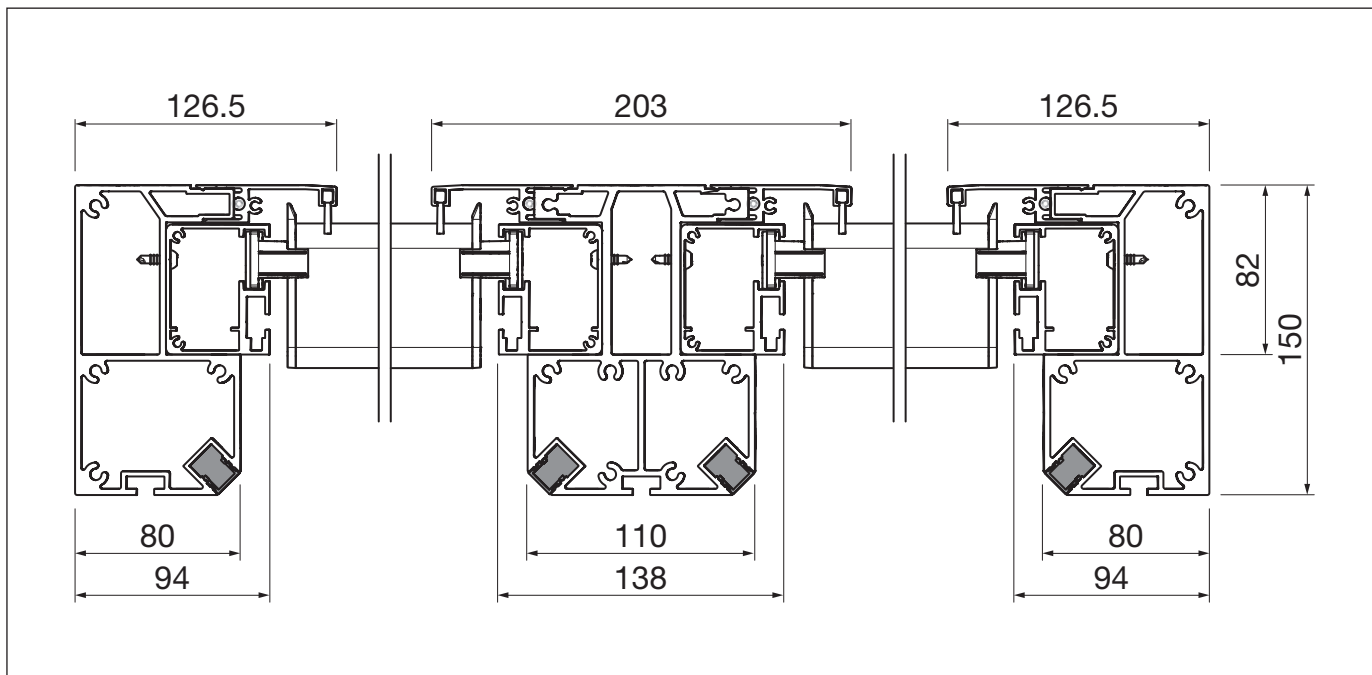

RIVERA P5000

Folding awning

Lighting

LED white strips SL115 - SL160

	150	200	250	300	350	400	450	500	550	600 cm	
XLG-200	SL115 2 x 12W = 24W	12W									
		12W									
	SL120 2 x 16W = 32W		16W								
			16W								
	SL125 2 x 20W = 40W			20W							
				20W							
	SL130 2 x 24W = 48W				24W						
					24W						
	SL135 2 x 28W = 56W					28W					
						28W					
	SL140 2 x 32W = 64W						32W				
						32W					
SL145 2 x 36W = 72W							36W				
							36W				
SL150 2 x 40W = 80W								40W			
								40W			
SL155 2 x 44W = 88W									44W		
									44W		
SL160 2 x 48W = 96W										48W	
										48W	

LED white strips inclusive 600 cm Electrical cable