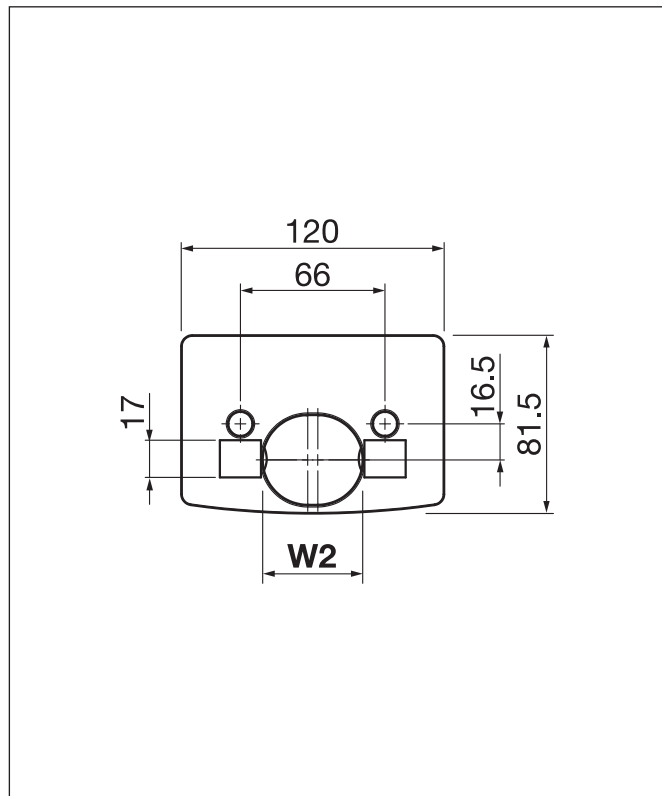

P809/4 Headpiece