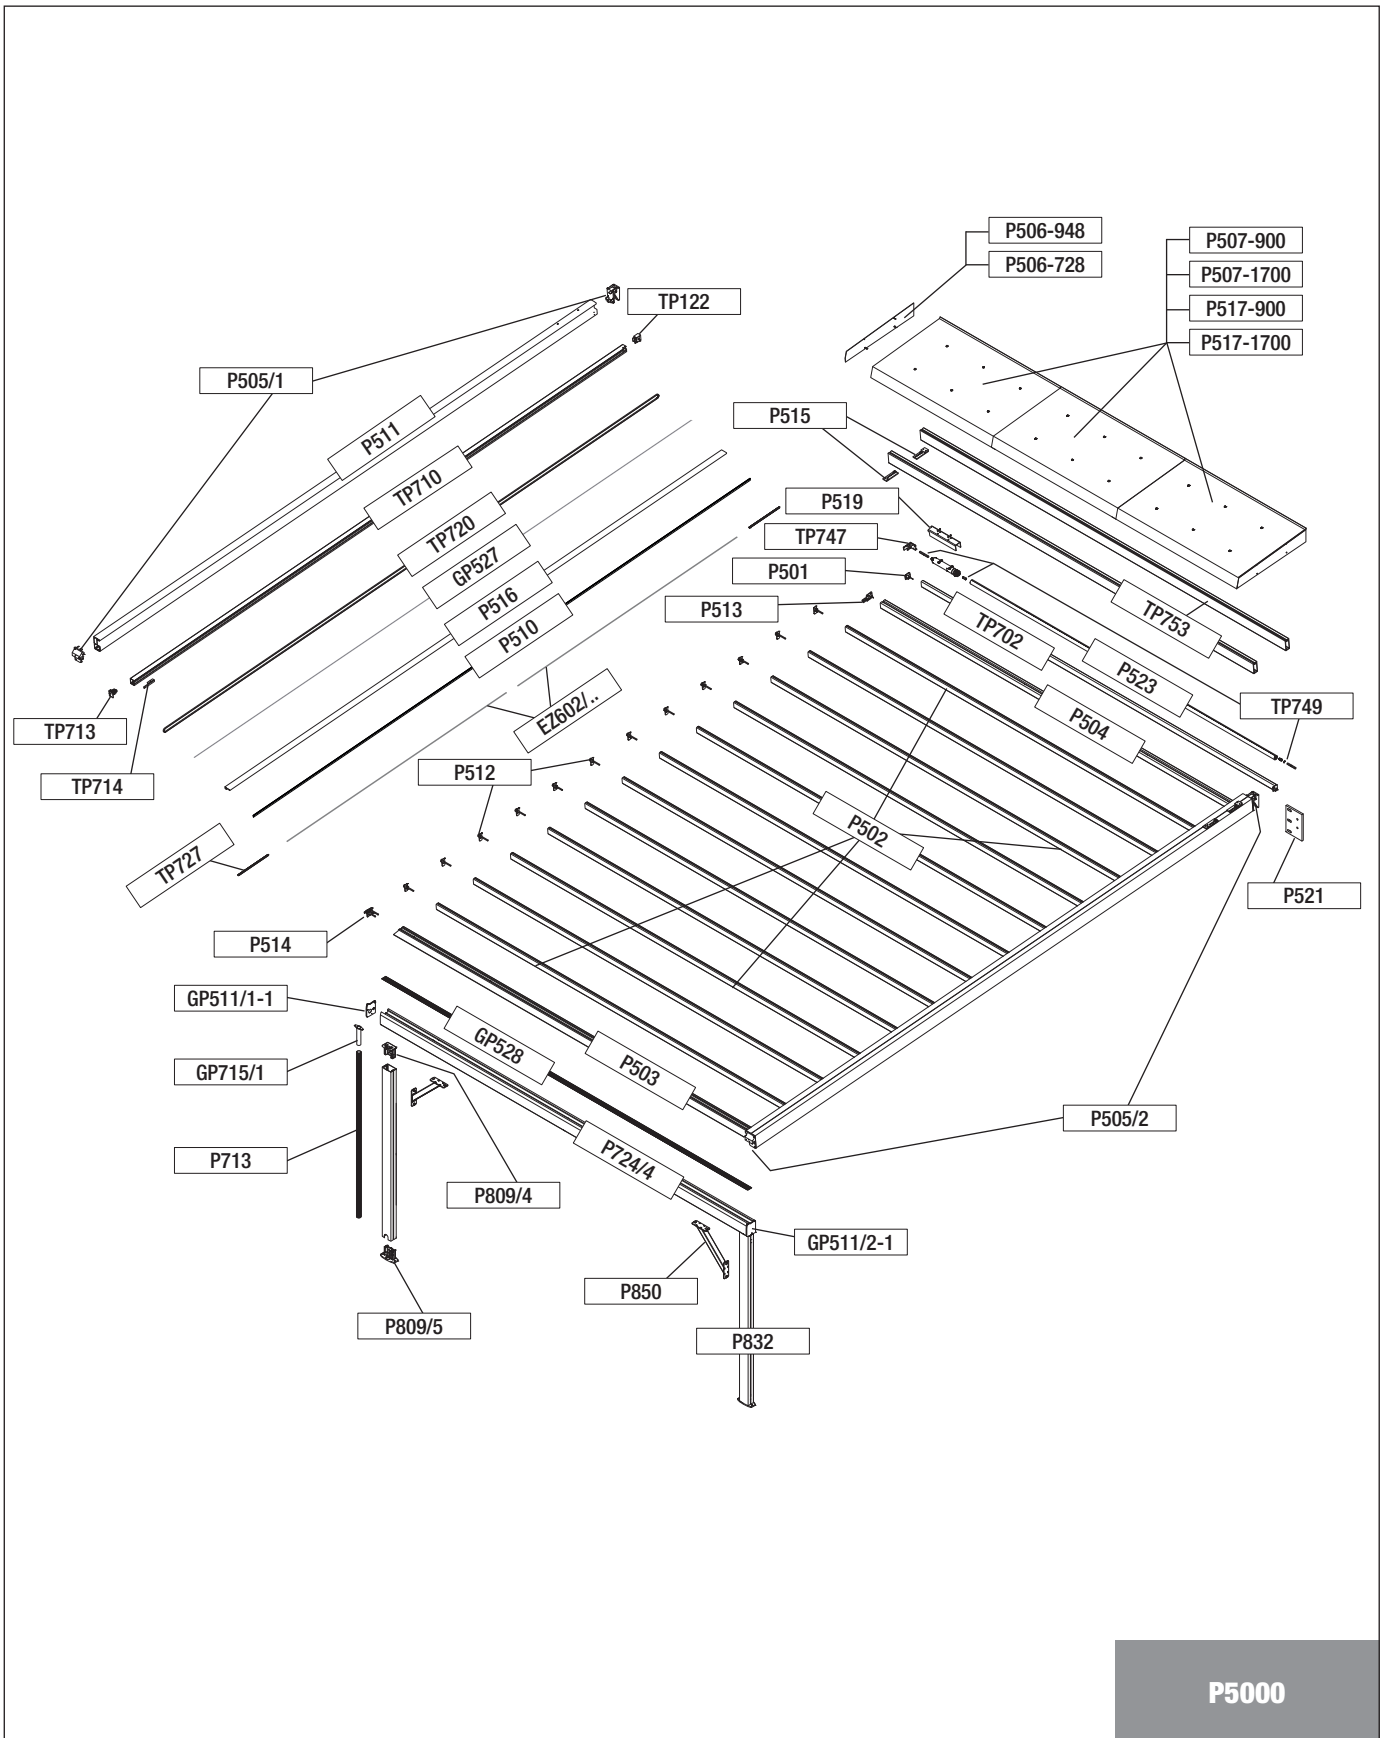

LED white strips inclusive 600 cm Electrical cable

RIVERA P5000

Folding awning

LED RGBW strips SLC115 - SLC160

RIVERA P5000

Folding awning

Exploded view with 1 module

RIVERA P5000

Folding awning

Exploded view with 2 - 10 modules

RIVERA P5000

Folding awning

Components list

P501	for TP702	Fabric holder		pc.
P502		Fabric support profile	500 cm	pc.
P503		Fabric support profile width	500 cm	pc.
P504		Fabric support profile width	500 cm	pc.
P505/1 P505/2	left right	Connecting piece		pc. pc.
P506-728 P506-948	for P507-... for P517-...	Cover lateral (Canopy)	74 cm 96 cm	pc. pc.
P507-900 P507-1700		Sheet roof (Canopy)	75.2 cm 75.2 cm	pc. pc.
P508	for P507-...	Sheet roof coupling (for 2 - 3 adjacent modules)	75.2 cm	pc.
P510		Flexible strip brush		pc.
P511		Beam	700 cm	pc.
P512	for P502	End cover fitting		pc.
P513	for P504	End cover fitting		pc.
P514	for P503	End cover fitting		pc.
P515		Protective roof fitting		pc.
P516		Cover	700 cm	pc.
P517-900 P517-1700		Sheet roof (Canopy)	97.2 cm 97.2 cm	pc. pc.
P518	for P517-...	Sheet roof coupling (for 2 - 3 adjacent modules)	97.2 cm	pc.
P519		Motor holder		pc.
P521	for P505/.	Installation plate		pc.
P523		Motor shaft	500 cm	pc.
P525		Double carrier	700 cm	pc.
P528	for P724/4	Gutter coupling with water drainage		pc.
P529	for P724/4	Gutter coupling		pc.
P530	centre	Connecting piece		pc.
P531	for P530	Installation plate		pc.
P536		Center coverboard set		pc.
P542	for P528	Drain filter for coupling with water channel		pc.
P703	for P713	Hose clip		pc.
P713	for P715/1	Hose		lm
P715/1	for P724/4	Drainage		pc.
P715-1	for P528	Stub tube		pc.
P724/4		Gutter	400 cm 450 cm 500 cm 550 cm 600 cm 650 cm 700 cm	pc. pc. pc. pc. pc. pc. pc.
P728/1	for P724/4	Gutter coupling		pc.