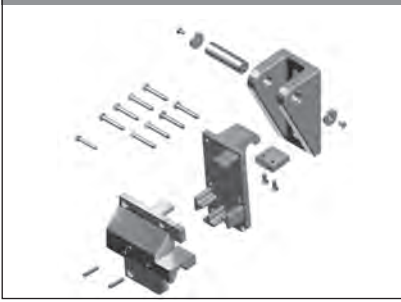

RIVERA P5000

Folding awning

P505/2