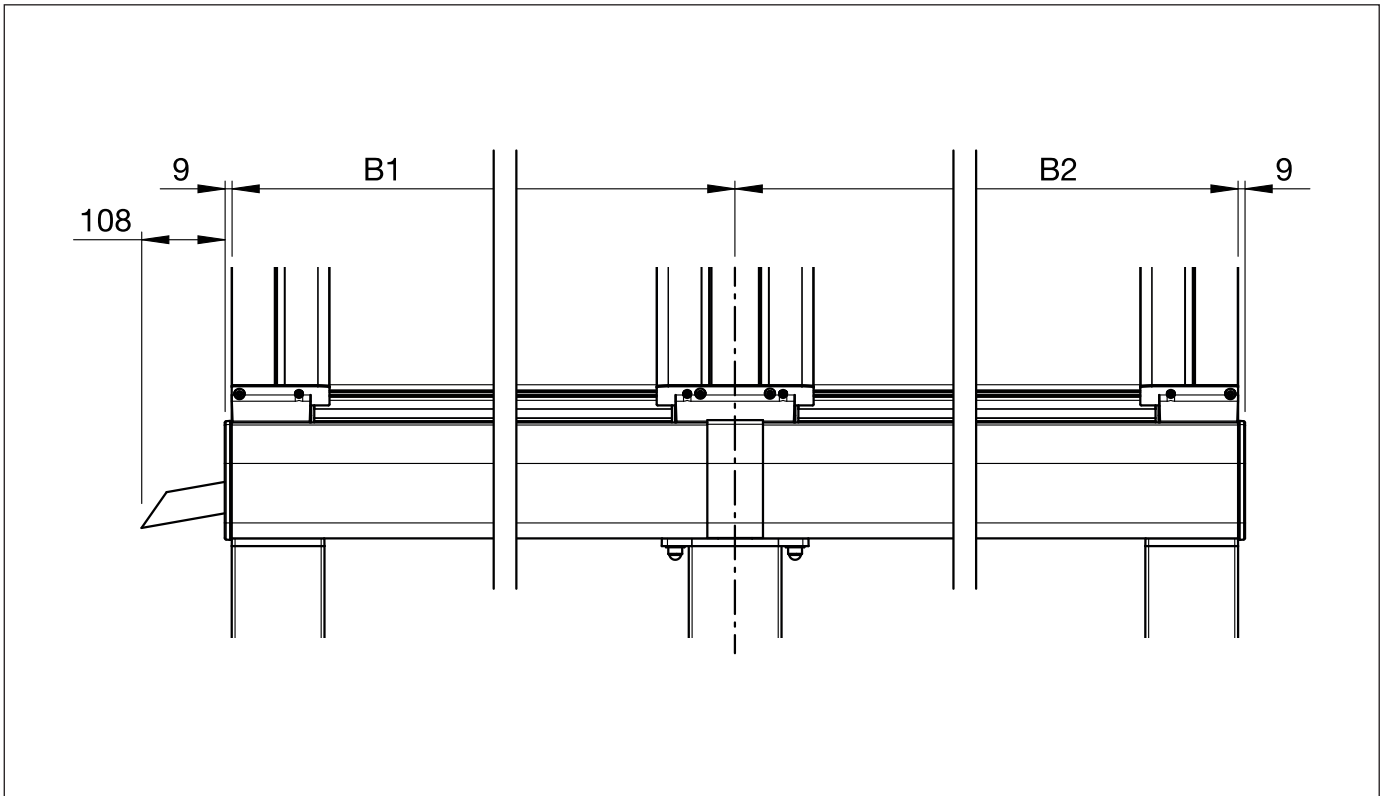

P809/5 Foot plate with lug

P809/4 Headpiece

W3 = Support with Drainage hole

RIVERA P5000

Folding awning

2 modules coupled

Side assembly of the gutter

RIVERA P5000