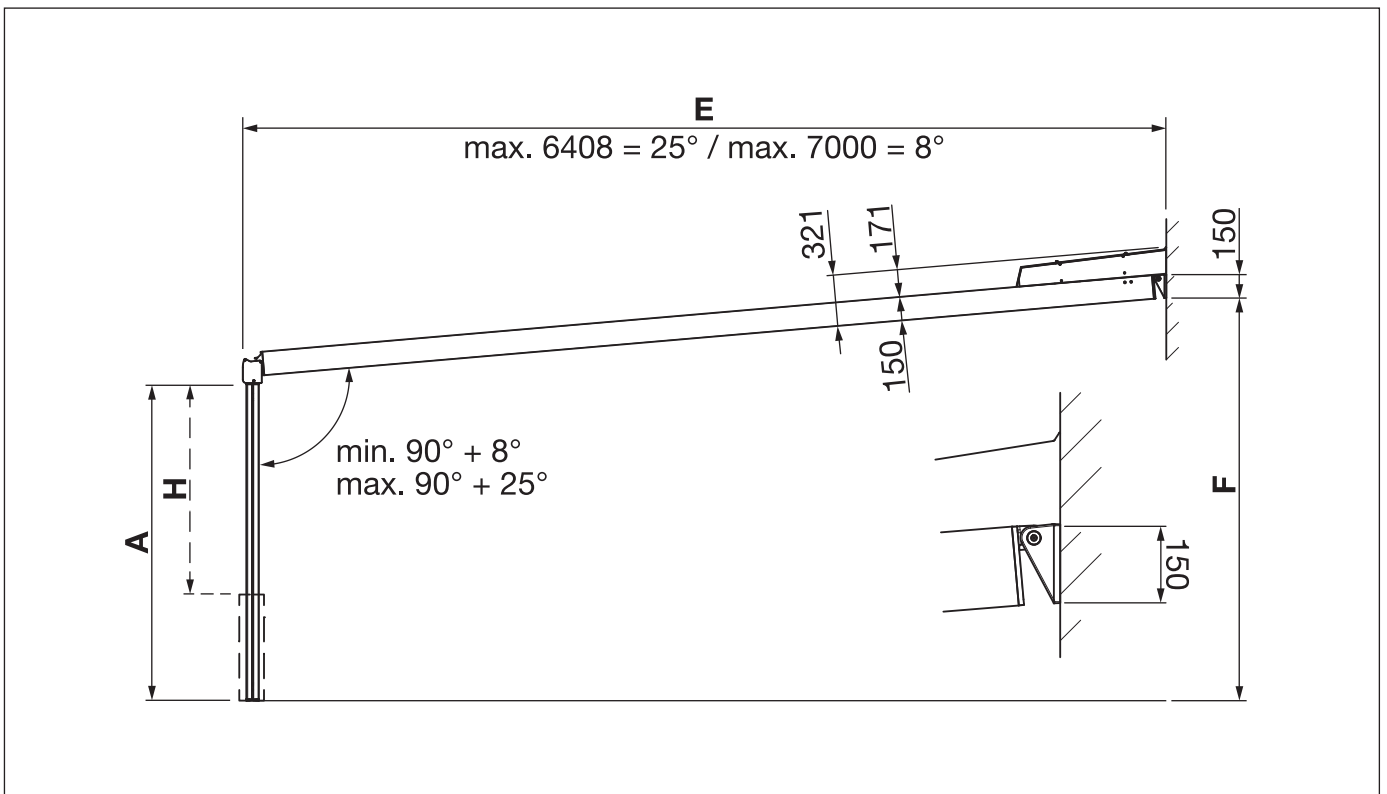

RIVERA P5000

Folding awning

Side position

With 1 module

RIVERA P5000

Folding awning

Version with max. 10 modules

Wall installation