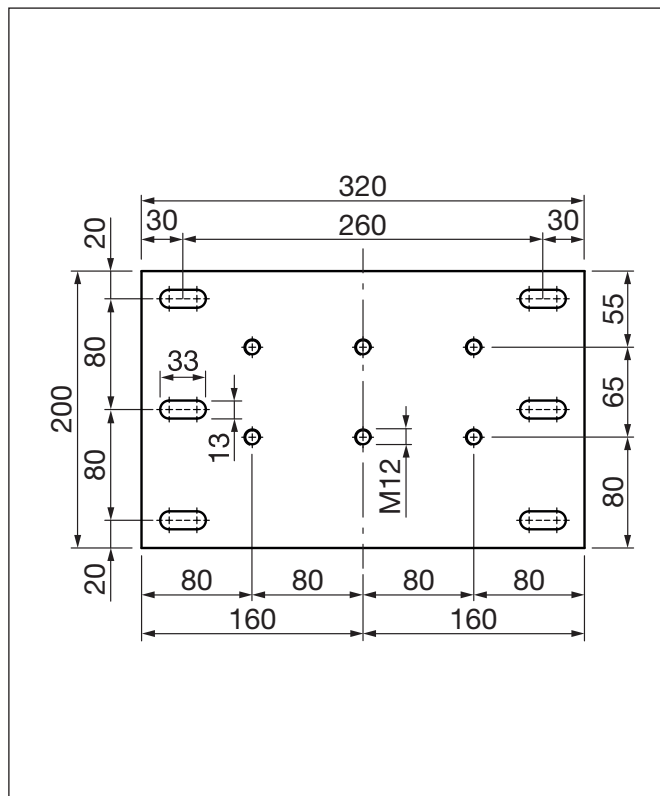

RIVERA P5000

Folding awning

P505/. Connecting piece (for P521)

P521 Installation plate

P530 Connecting piece (for P531)

P531 Installation plate

RIVERA P5000

Folding awning