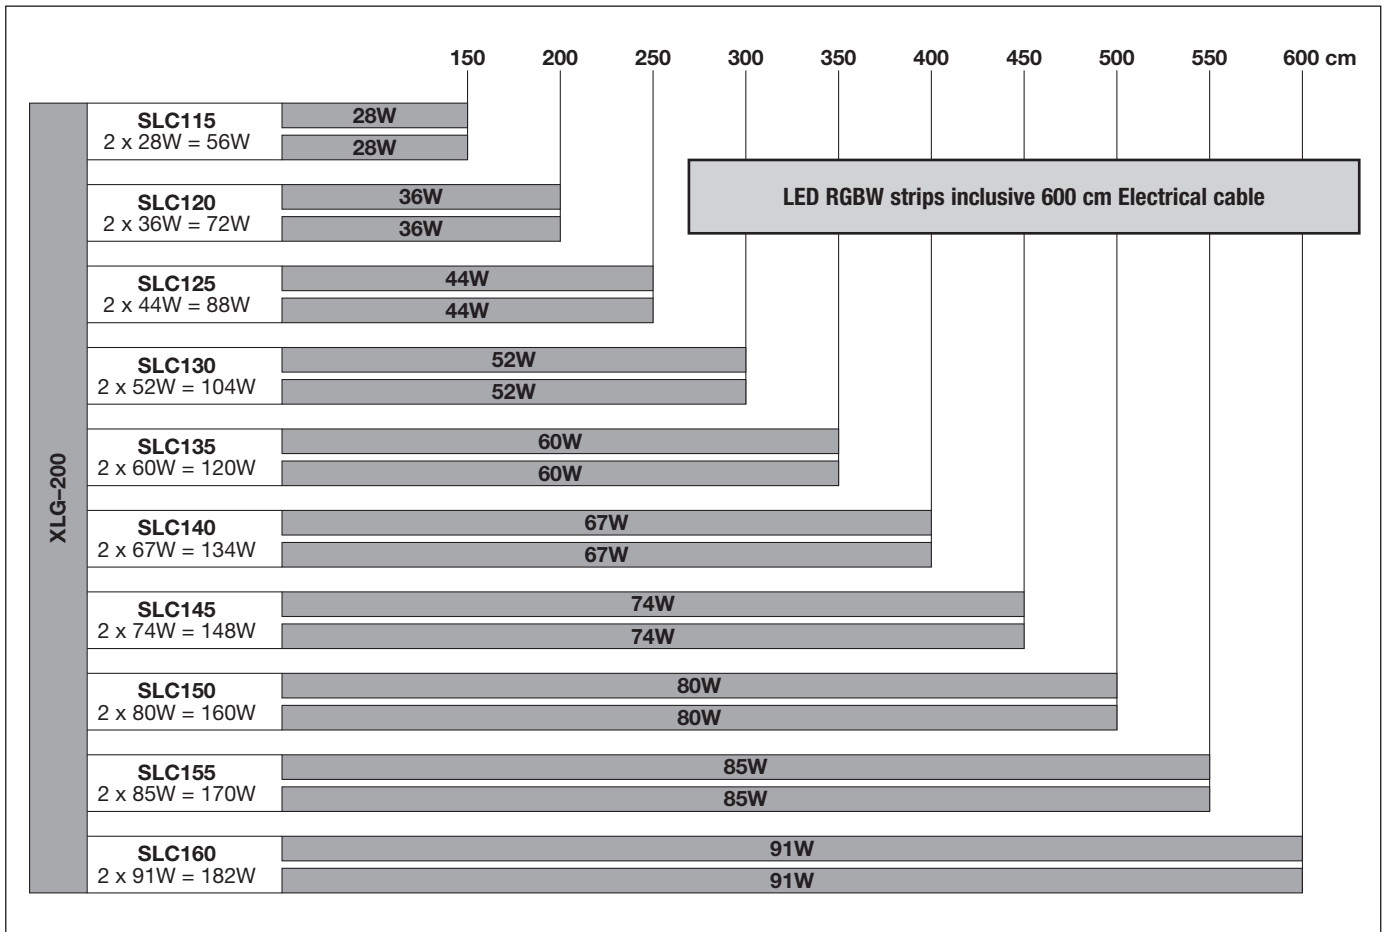

RIVERA P5000

Folding awning

LED RGBW strips SLC115 - SLC160