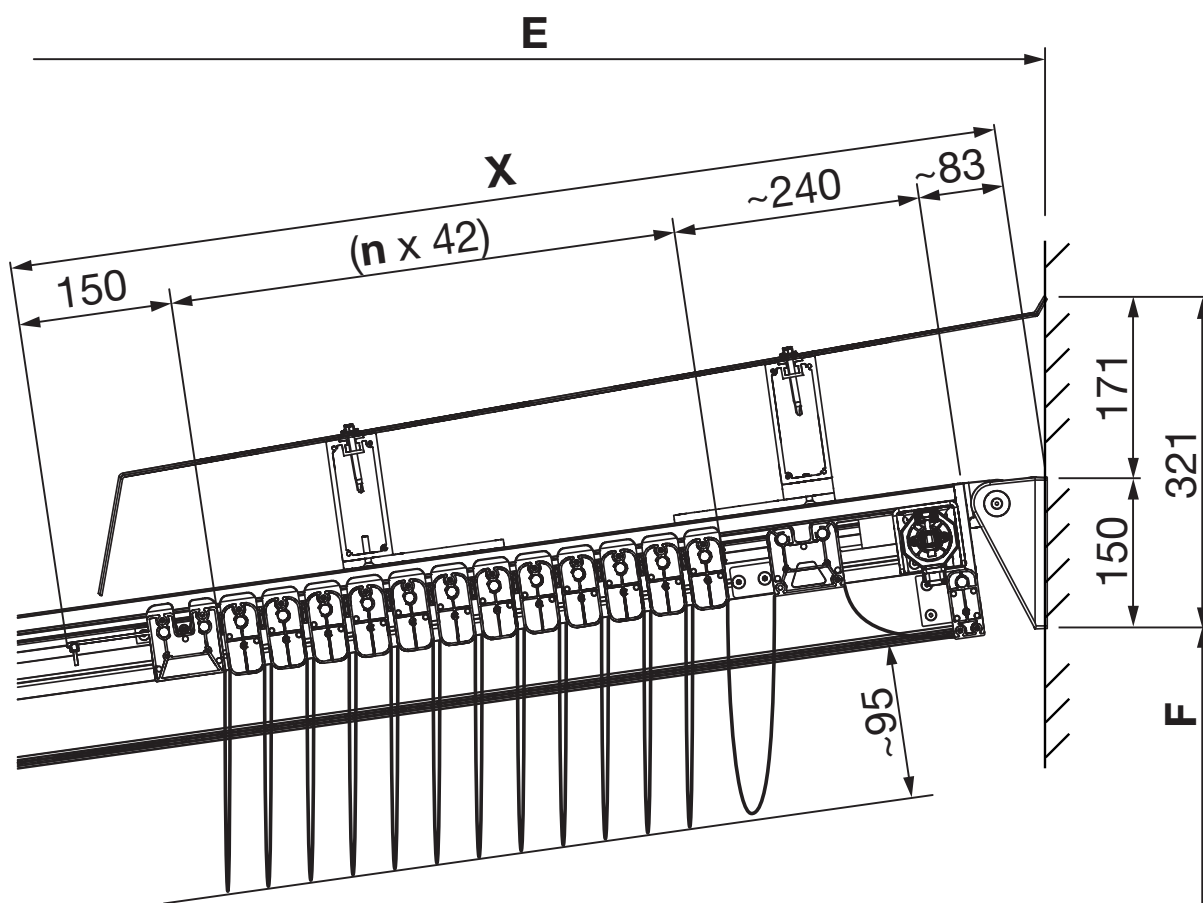

Folding awning

Fabric track with cover board

	2000	2500	3000	3500	4000	4500	5000	5500	6000	6500	7000
X =	599	641	683	725	767	809	851	893	935	977	1019
n =	3	4	5	6	7	8	9	10	11	12	13

Table valid at 8 ° inclination and wall mounting