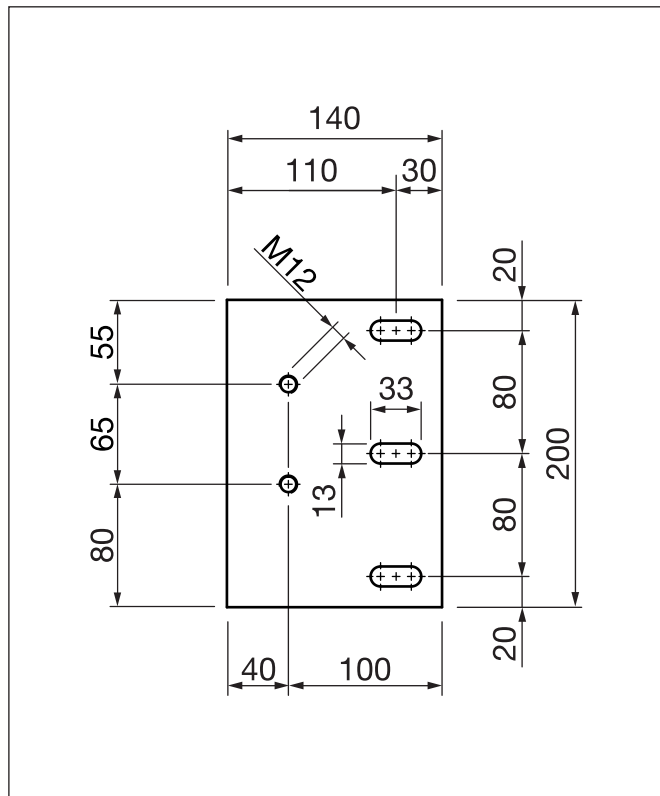

P521 Installation plate