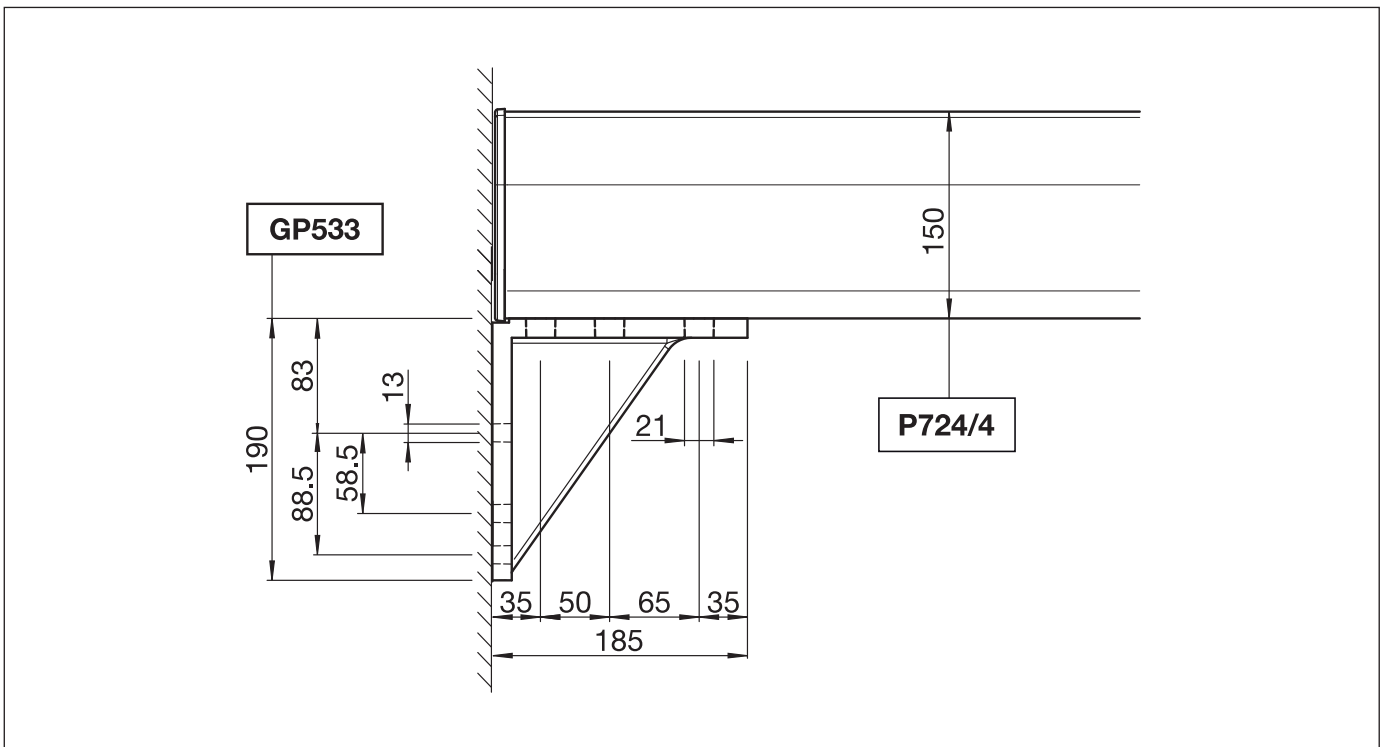

P809/5 Foot plate with lug

P809/4 Headpiece

W3 = Support with Drainage hole

RIVERA P5000

Folding awning

2 modules coupled

Side assembly of the gutter

RIVERA P5000