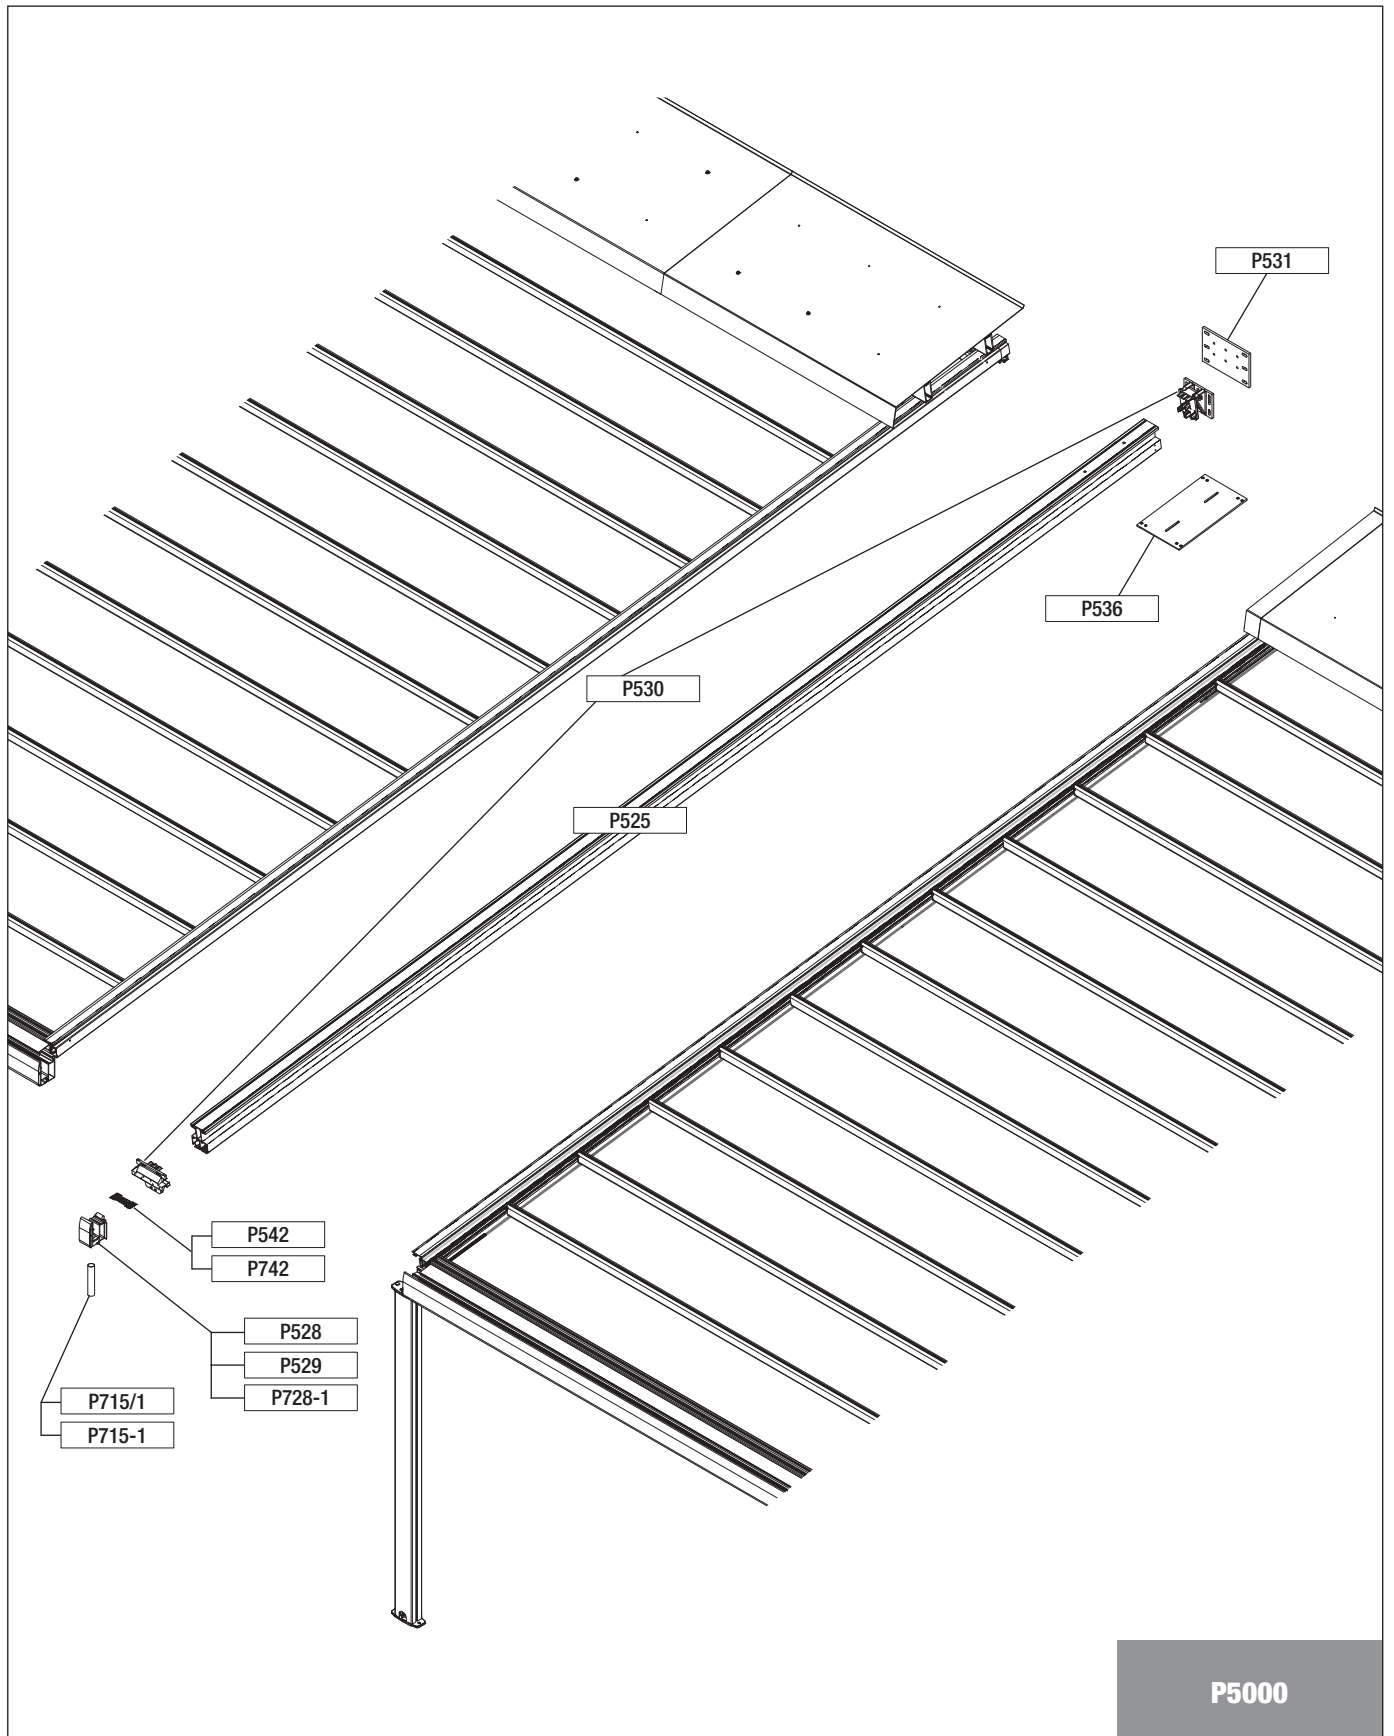

RIVERA P5000

Folding awning

Exploded view with 2 - 10 modules