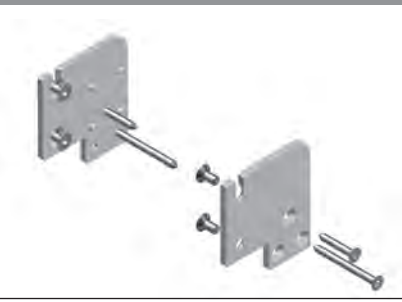

RIVERA P5000

Folding awning

P501