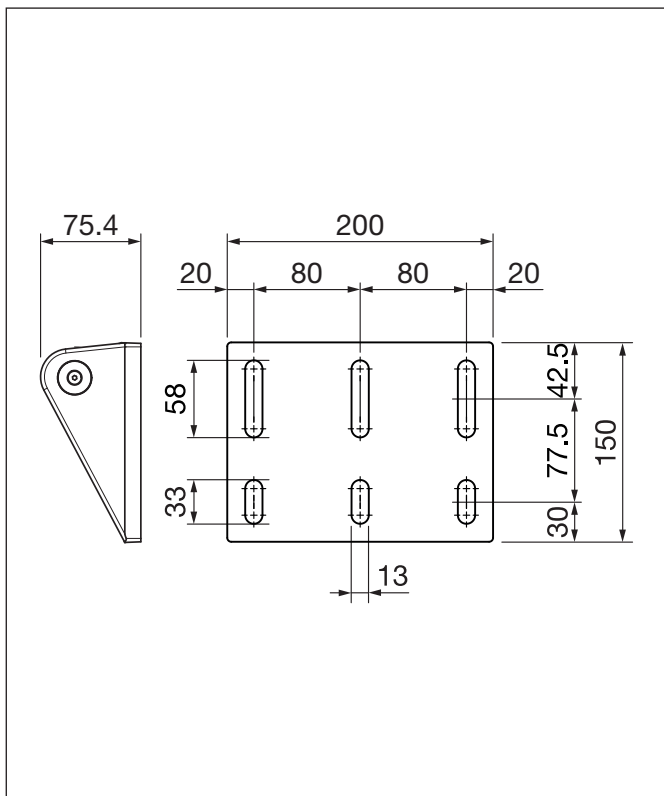

RIVERA P5000

Folding awning

P505/. Connecting piece (for P521)

P521 Installation plate

P530 Connecting piece (for P531)

P531 Installation plate

RIVERA P5000

Folding awning