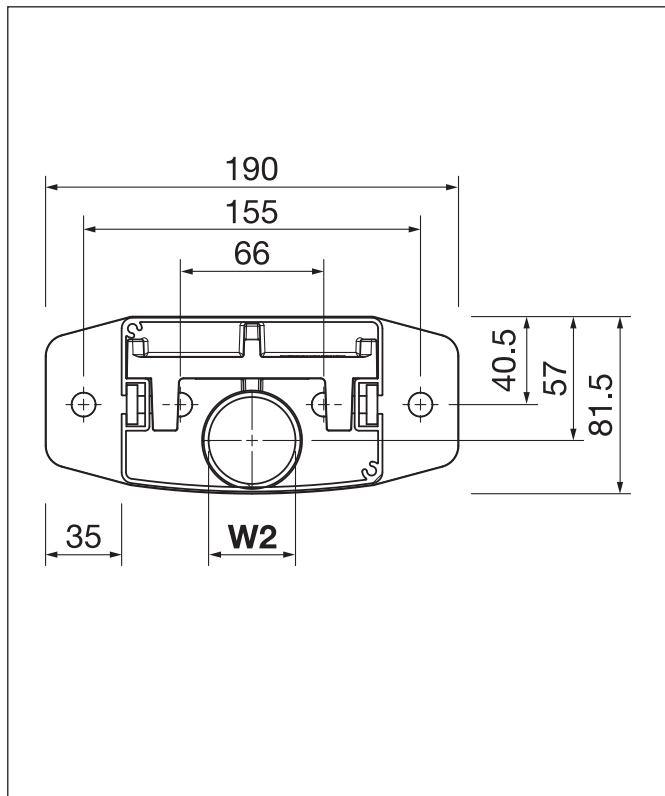

RIVERA P5000

Folding awning

P809/5 Foot plate with lug