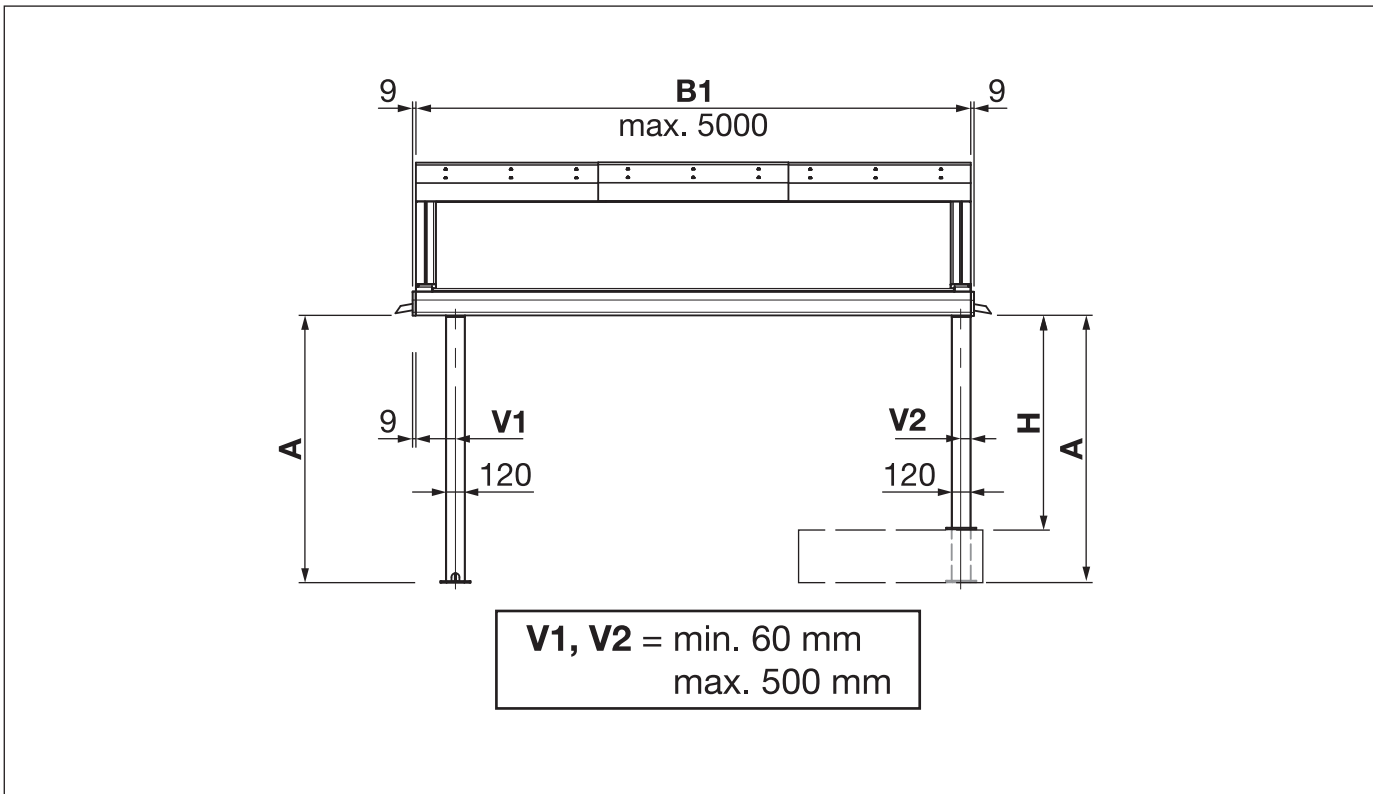

With 1 module