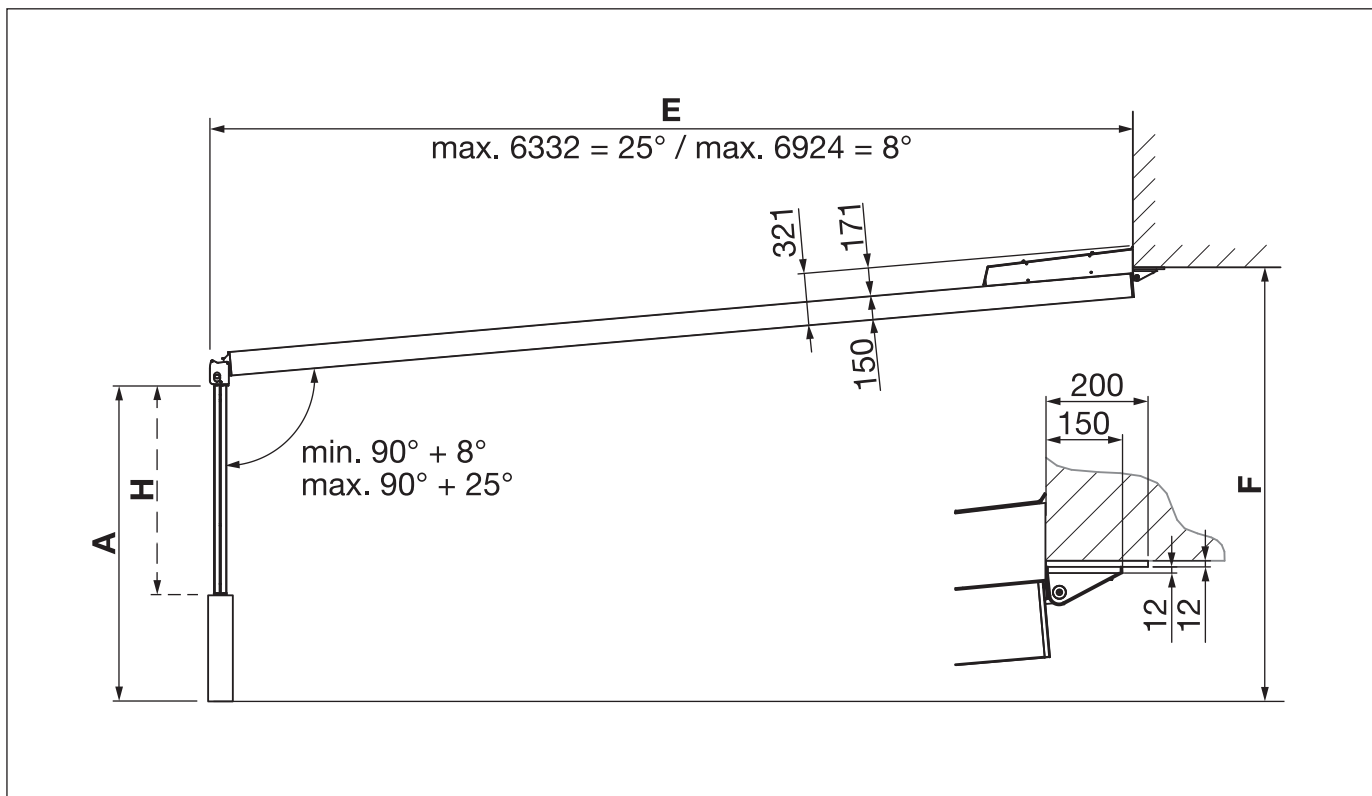

RIVERA P5000

Folding awning

Roof mounting with installation plate (flush)