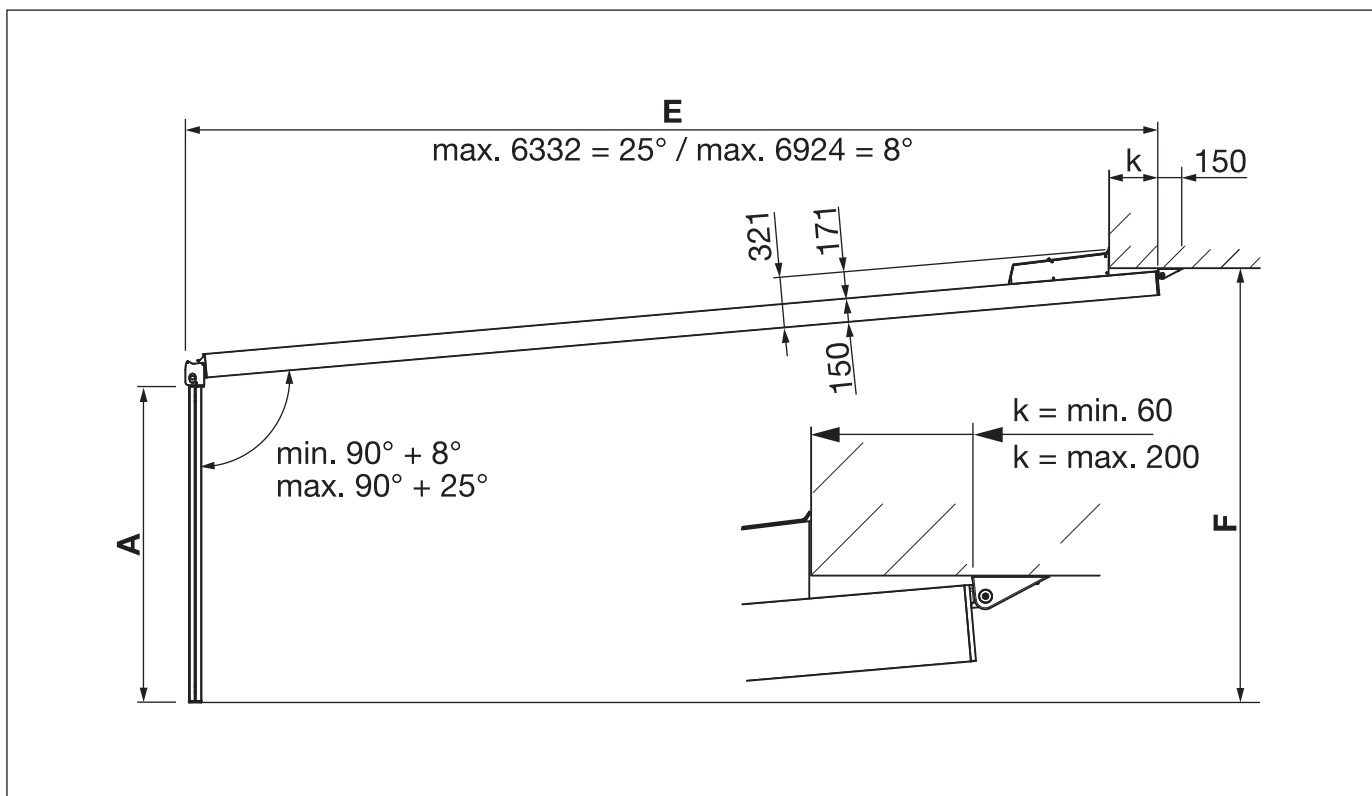

Roof mounting without installation plate (offset)