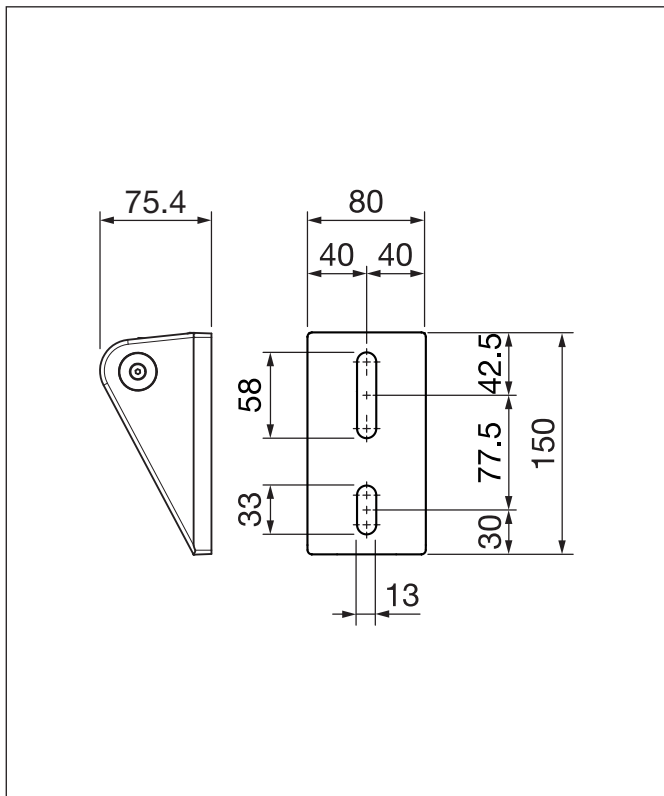

RIVERA P5000

Folding awning

P505/. Connecting piece (for P521)