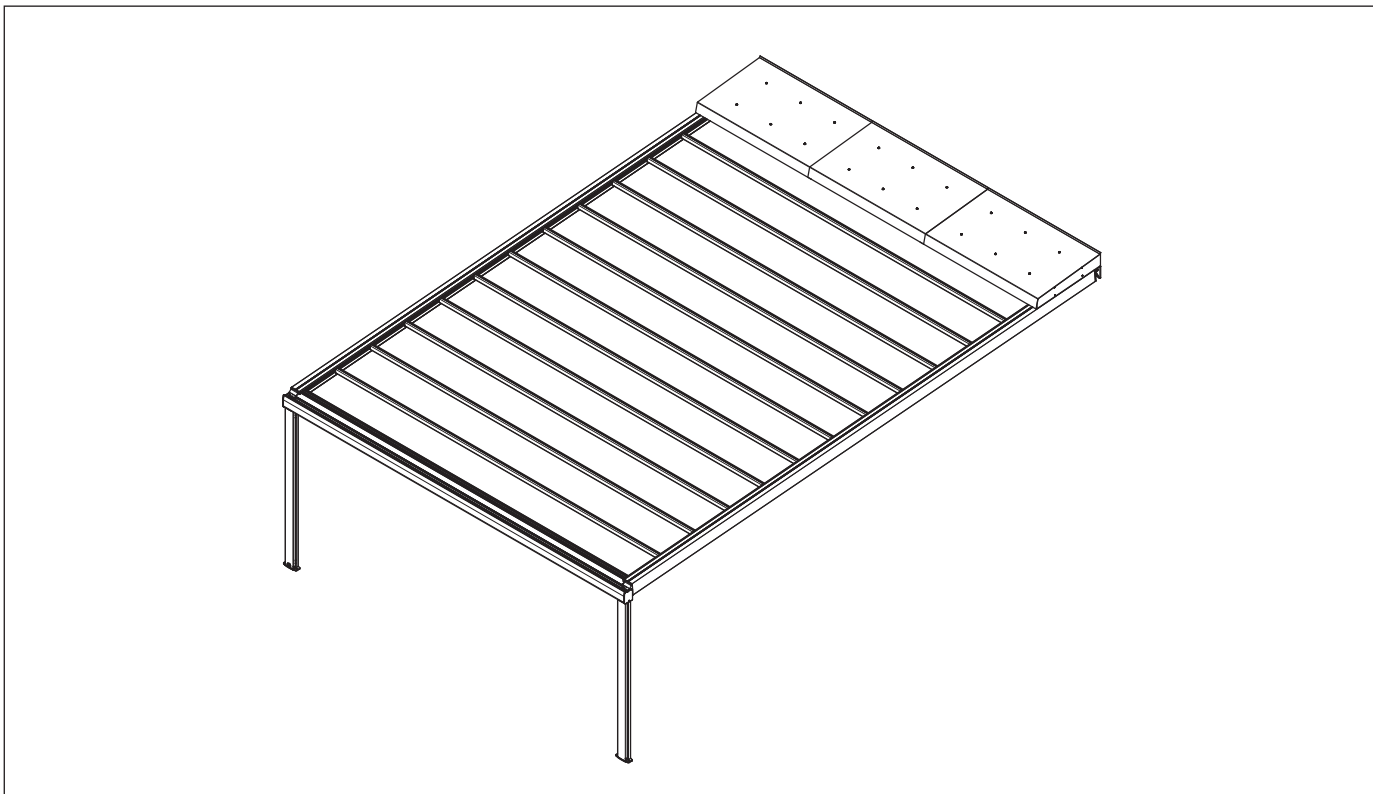

RIVERA P5000

Folding awning

Side position